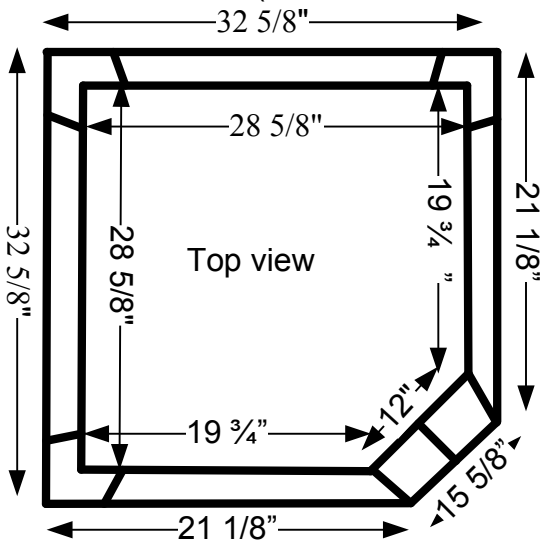

Supreme Stands
for HVAC Equipment

18550 County Rd. 81
Maple Grove, MN 55369
763-428-3677

Reversible Heat Pump Stand

Rheem & Ruud Units

LEN2828 (fits 33 3/4 x 33 3/4" & 35 3/4 x 35 3/4" units)

HPS1923 (fits 29 3/4 x 29 3/4" unit)

- Reversible
- Powder coated
- Custom fit
- Looks professional
- Durable
- Holds up to 2,000 lbs.
- Stackable (less space)
- Pallet quantity (42)

LEN2828 Part # (fits 33 3/4 x 33 3/4" & 35 3/4 x 35 3/4" units)

HPS1923 Part # (fits 29 3/4 x 29 3/4" units)