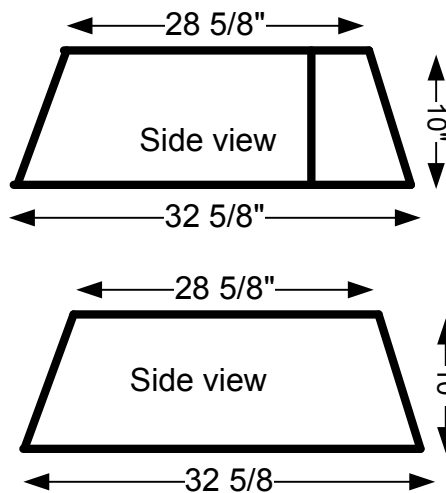

Supreme Stands
for HVAC Equipment

18550 County Rd. 81
Maple Grove, MN 55369
763-428-3677

Reversible Heat Pump Stand

Rheem & Ruud Units

LEN2828 (fits 33 3/4 x 33 3/4" & 35 3/4 x 35 3/4" units)

HPS1923 (fits 29 3/4 x 29 3/4" unit)

- Reversible
- Powder coated
- Custom fit
- Looks professional
- Durable
- Holds up to 2,000 lbs.
- Stackable (less space)
- Pallet quantity (42)

LEN2828 Part # (fits 33 3/4 x 33 3/4" & 35 3/4 x 35 3/4" units)

HPS1923 Part # (fits 29 3/4 x 29 3/4" units)