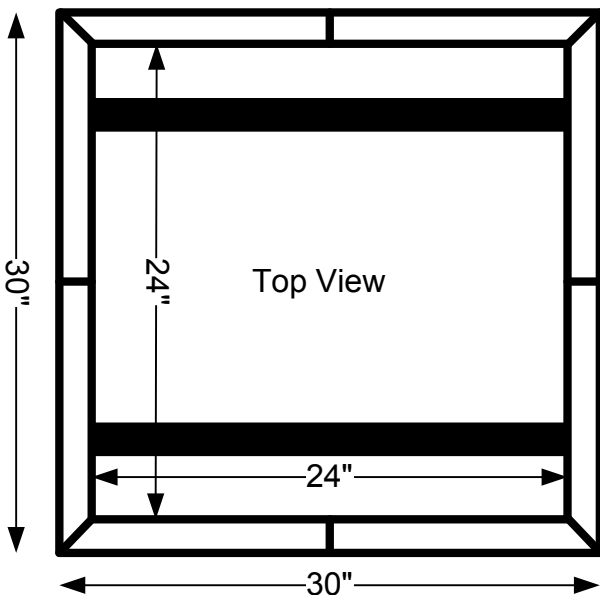

24 x 24" & 28 x 28" units Lennox units

27 x 28" units

30 x 35 & 35 x 39" units

32 x 32" units

Telescoping Bracket  
Bracket can go on both sides  
Universal Stand (works on all)