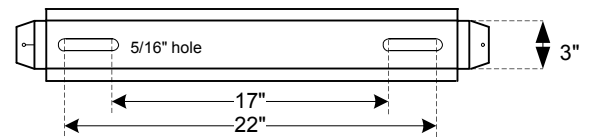

# Mini Split Heat Pump Stands

MIN2335 (10" high)

- Powder coat finish
- Rust resistant
- Stackable for space
- Hardware included
- 500 lb capacity

**Mini Split Stand (gray)**  
**10" High**  
**Part # MIN2335**  
**Pad Size: 30 x 40"**