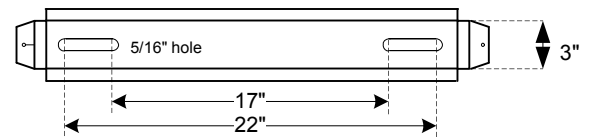

Supreme Stands
for HVAC Equipment

18550 County Rd. 81
Maple Grove, MN 55369
763-428-3677
steves@heatcool2.com

Mini Split Heat Pump Stands

MIN2335 (10" high)

- Powder coat finish
- Rust resistant
- Stackable for space
- Hardware included
- 500 lb capacity

Mini Split Stand (gray)
10" High
Part # MIN2335
Pad Size: 30 x 40"