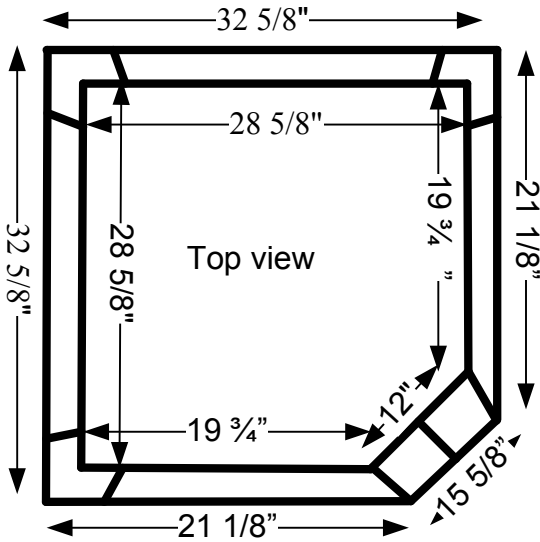

Supreme Stands
for HVAC Equipment

18550 County Rd. 81
Maple Grove, MN 55369
763-428-3677

Reversible Heat Pump Stand

Rheem & Ruud Units

LEN2828 (fits 33 3/4 x 33 3/4" & 35 3/4 x 35 3/4" units)

HPS1923 (fits 29 3/4 x 29 3/4" unit)

- Reversible
- Powder coated
- Custom fit
- Looks professional
- Durable
- Holds up to 2,000 lbs.
- Stackable (less space)
- Pallet quantity (42)

LEN2828 Part # (fits 33 3/4 x 33 3/4" & 35 3/4 x 35 3/4" units)

HPS1923 Part # (fits 29 3/4 x 29 3/4" units)