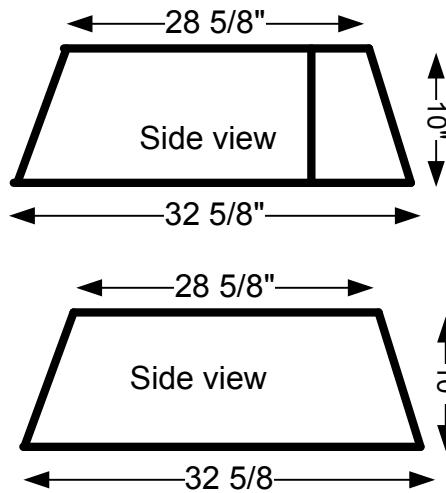

Supreme Stands
for HVAC Equipment

18550 County Rd. 81
Maple Grove, MN 55369
763-428-3677

Reversible Heat Pump Stand

Rheem & Ruud Units

LEN2828 (fits 33 3/4 x 33 3/4" & 35 3/4 x 35 3/4" units)

HPS1923 (fits 29 3/4 x 29 3/4" unit)

- Reversible
- Powder coated
- Custom fit
- Looks professional
- Durable
- Holds up to 2,000 lbs.
- Stackable (less space)
- Pallet quantity (42)

LEN2828 Part # (fits 33 3/4 x 33 3/4" & 35 3/4 x 35 3/4" units)

HPS1923 Part # (fits 29 3/4 x 29 3/4" units)